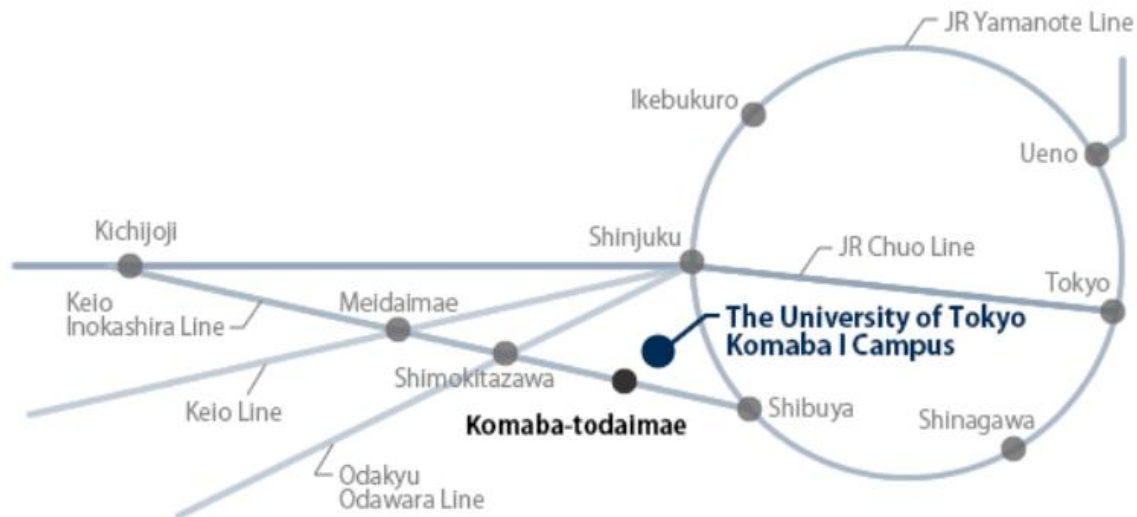

Access

- Transfer to the Inokashira Line at Shibuya Station (JR Yamanote Line), Shimokitazawa Station (Odakyū Line) or Meidaimae Station (Keiō Line).
- Get off at Komaba-todaimae Station
- The campus is directly next to the station.
- The Main Gate (Seimon) is located at the Eastern end, and Sakashita Gate at the Western end of the campus.

Address

The University of Tokyo Graduate School and College of Arts and Sciences
3-8-1 Komaba, Meguro-ku, Tokyo 〒 153-8902

駒場 I キャンパス建物配置図 (2017.7 現在)
 Komaba I Campus Map (as of July 2017)

- : 教室棟
Pink : lecture room Bldg.
- : 研究棟
Purple : research Bldg.
- : 自動体外式除細動器 (AED) 設置場所
Locations of an Automated External Defibrillator