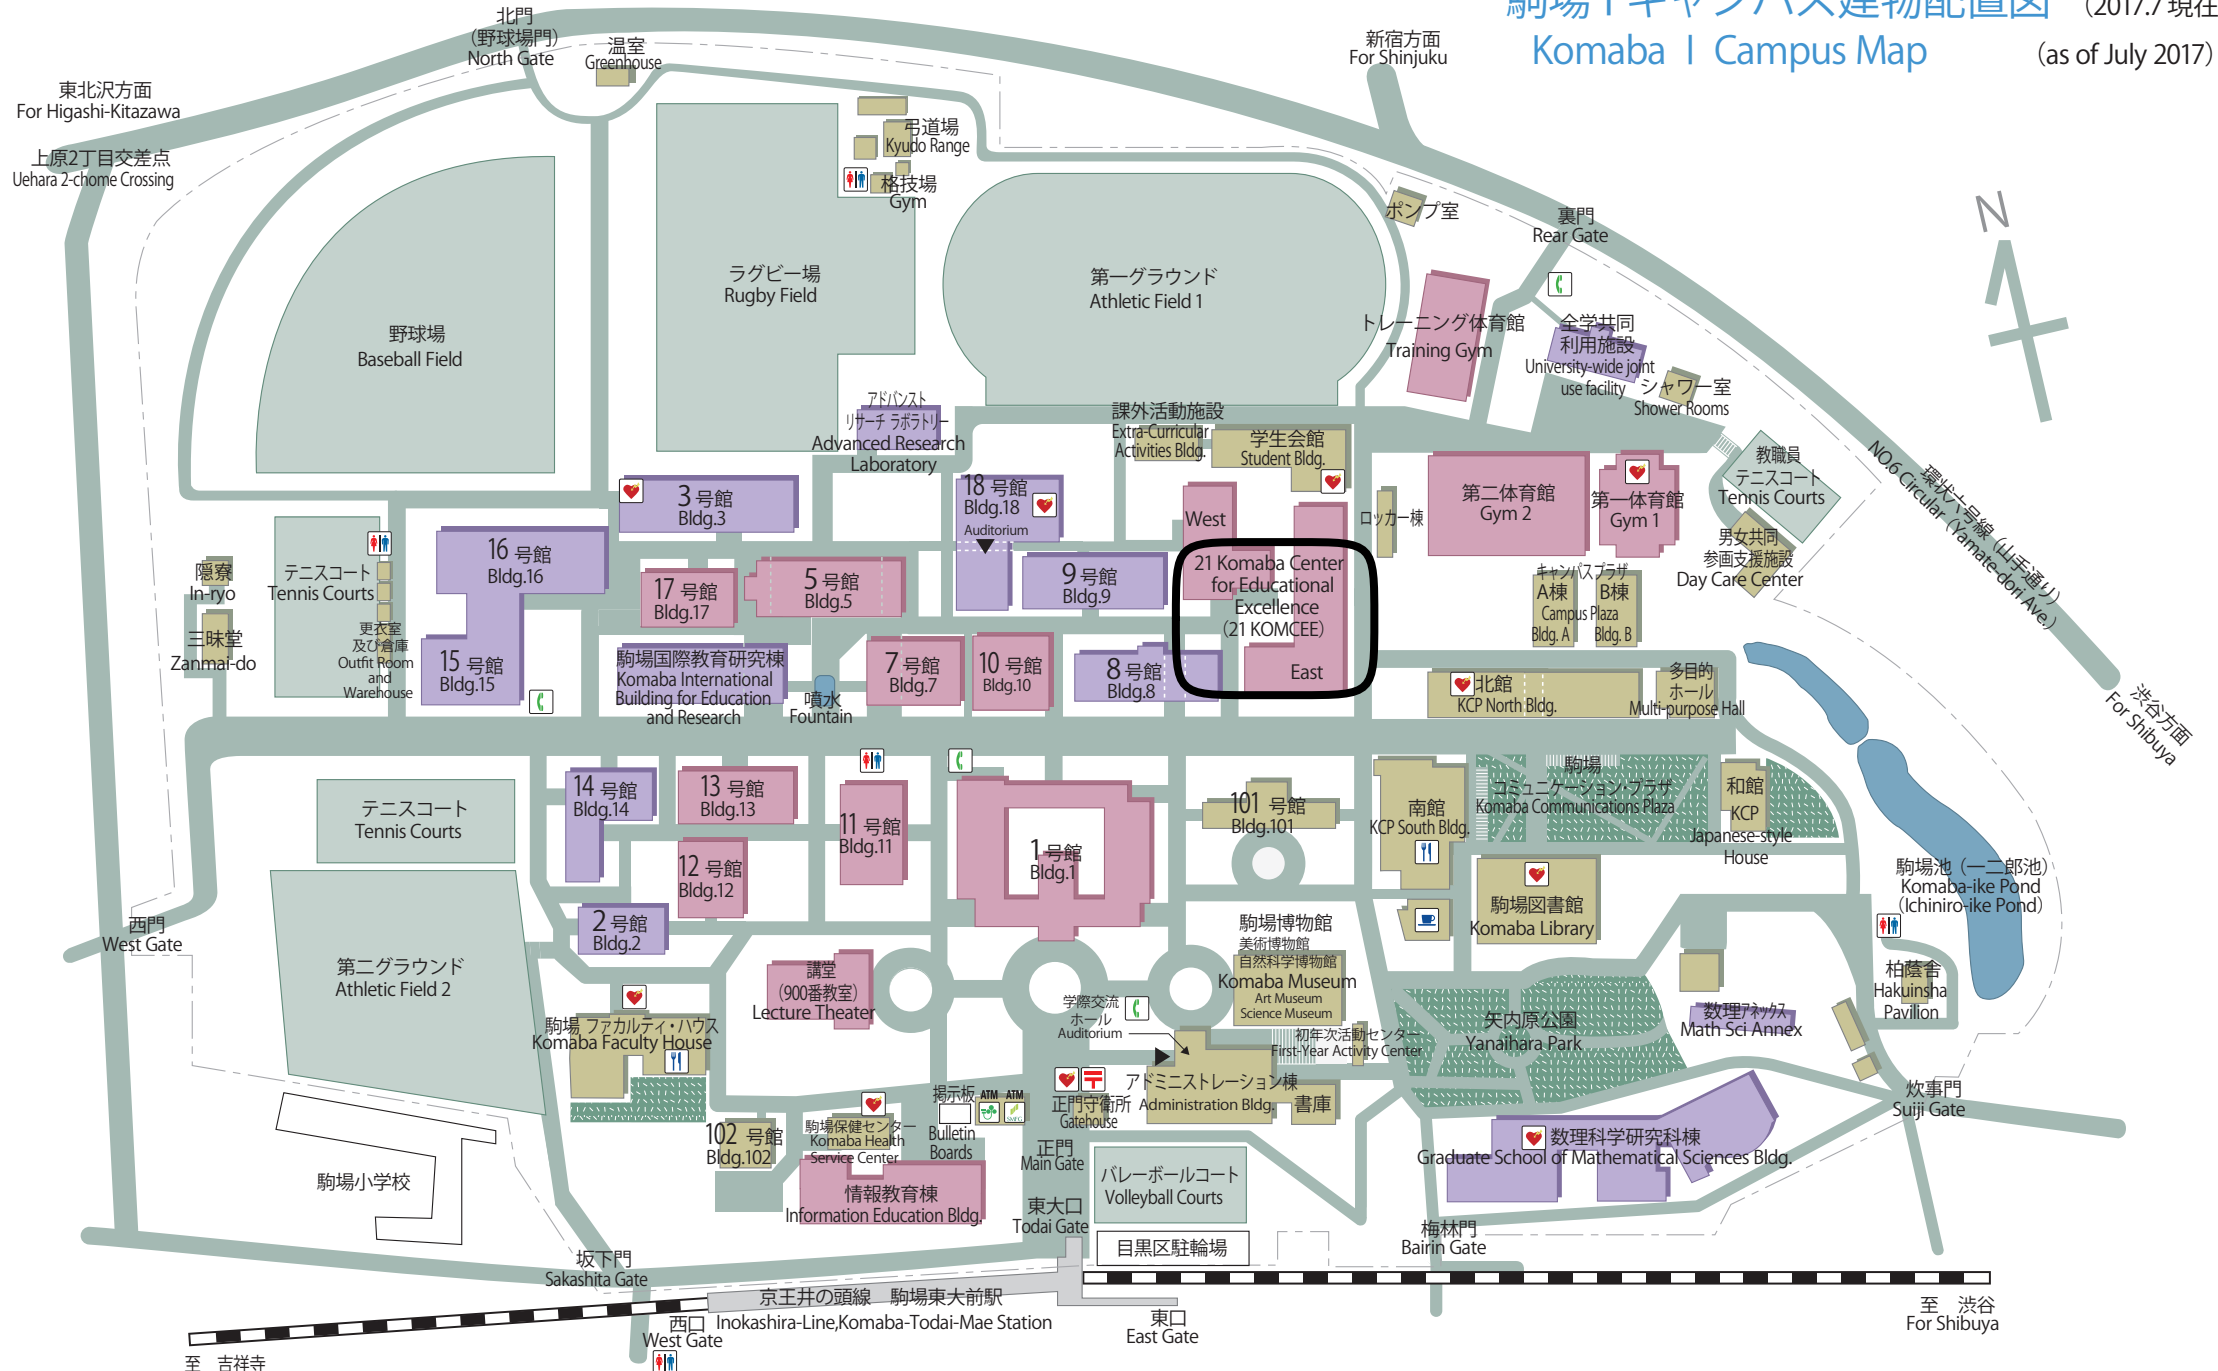

Access

- Transfer to the Inokashira Line at Shibuya Station (JR Yamanote Line), Shimokitazawa Station (Odakyū Line) or Meidaimae Station (Keiō Line).
- Get off at Komaba-todaimae Station
- The campus is directly next to the station.
- The Main Gate (Seimon) is located at the Eastern end, and Sakashita Gate at the Western end of the campus.

Address

The University of Tokyo Graduate School and College of Arts and Sciences
3-8-1 Komaba, Meguro-ku, Tokyo 〒 153-8902

駒場 I キャンパス建物配置図 (2017.7 現在)
 Komaba I Campus Map (as of July 2017)

- : 教室棟
Pink : lecture room Bldg.
- : 研究棟
Purple : research Bldg.
- : 自動体外式除細動器 (AED) 設置場所
Locations of an Automated External Defibrillator